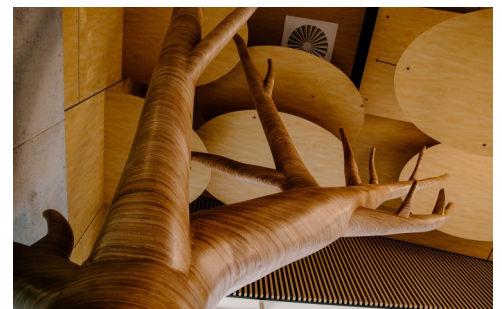

Further Information: www.mirotone.com

PH: +61 2 9795 3700

Fax: +61 2 9771 3601

For product specifications refer to Product Specification tool.

Mirotone Pty Ltd
21 Marigold Street
Revesby, NSW, 2212
Australia