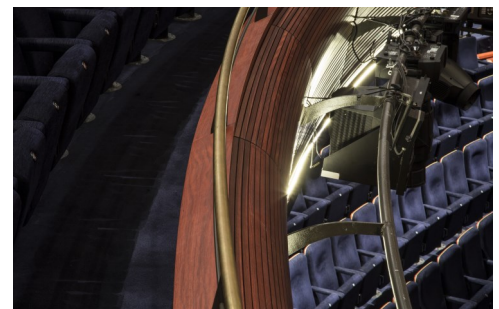

The new Sydney Lyric allows the theatre to shape shift walls according to ticket sales, while creating a full house performance.

The GDK Group used Mirotone's MIROSTAIN Stains and MIROBILD AC 3606 Clear Topcoat in a satin finish to coat the wood panelling's within the theatre. The end result provides a comfortable, warm atmosphere for all to enjoy.