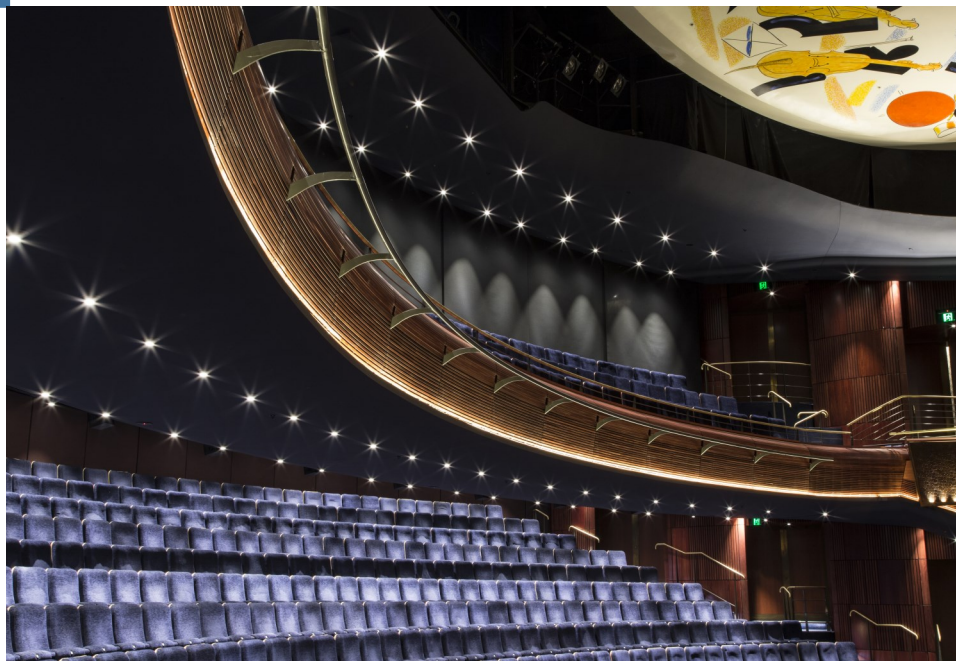

Photography supplied: The GDK  
Group

[www.thegdkgroup.com](http://www.thegdkgroup.com)

Sydney Lyric plays host to large scale musicals, theatre productions, concerts, opera's and ballets. Formerly known as the Lyric Theatre, the venue changed to its current name in late 2011. After lengthy renovations to improve the sight-lines, ceiling and adding moveable walls within the theatre, the Sydney Lyric was able to open its doors to allow theatre enthusiasts a more intimate and comfortable experience.

The new Sydney Lyric allows the theatre to shape shift walls according to ticket sales, while creating a full house performance.

The GDK Group used Mirotone's MIROSTAIN Stains and MIROBILD AC 3606 Clear Topcoat in a satin finish to coat the wood panelling's within the theatre. The end result provides a comfortable, warm atmosphere for all to enjoy.